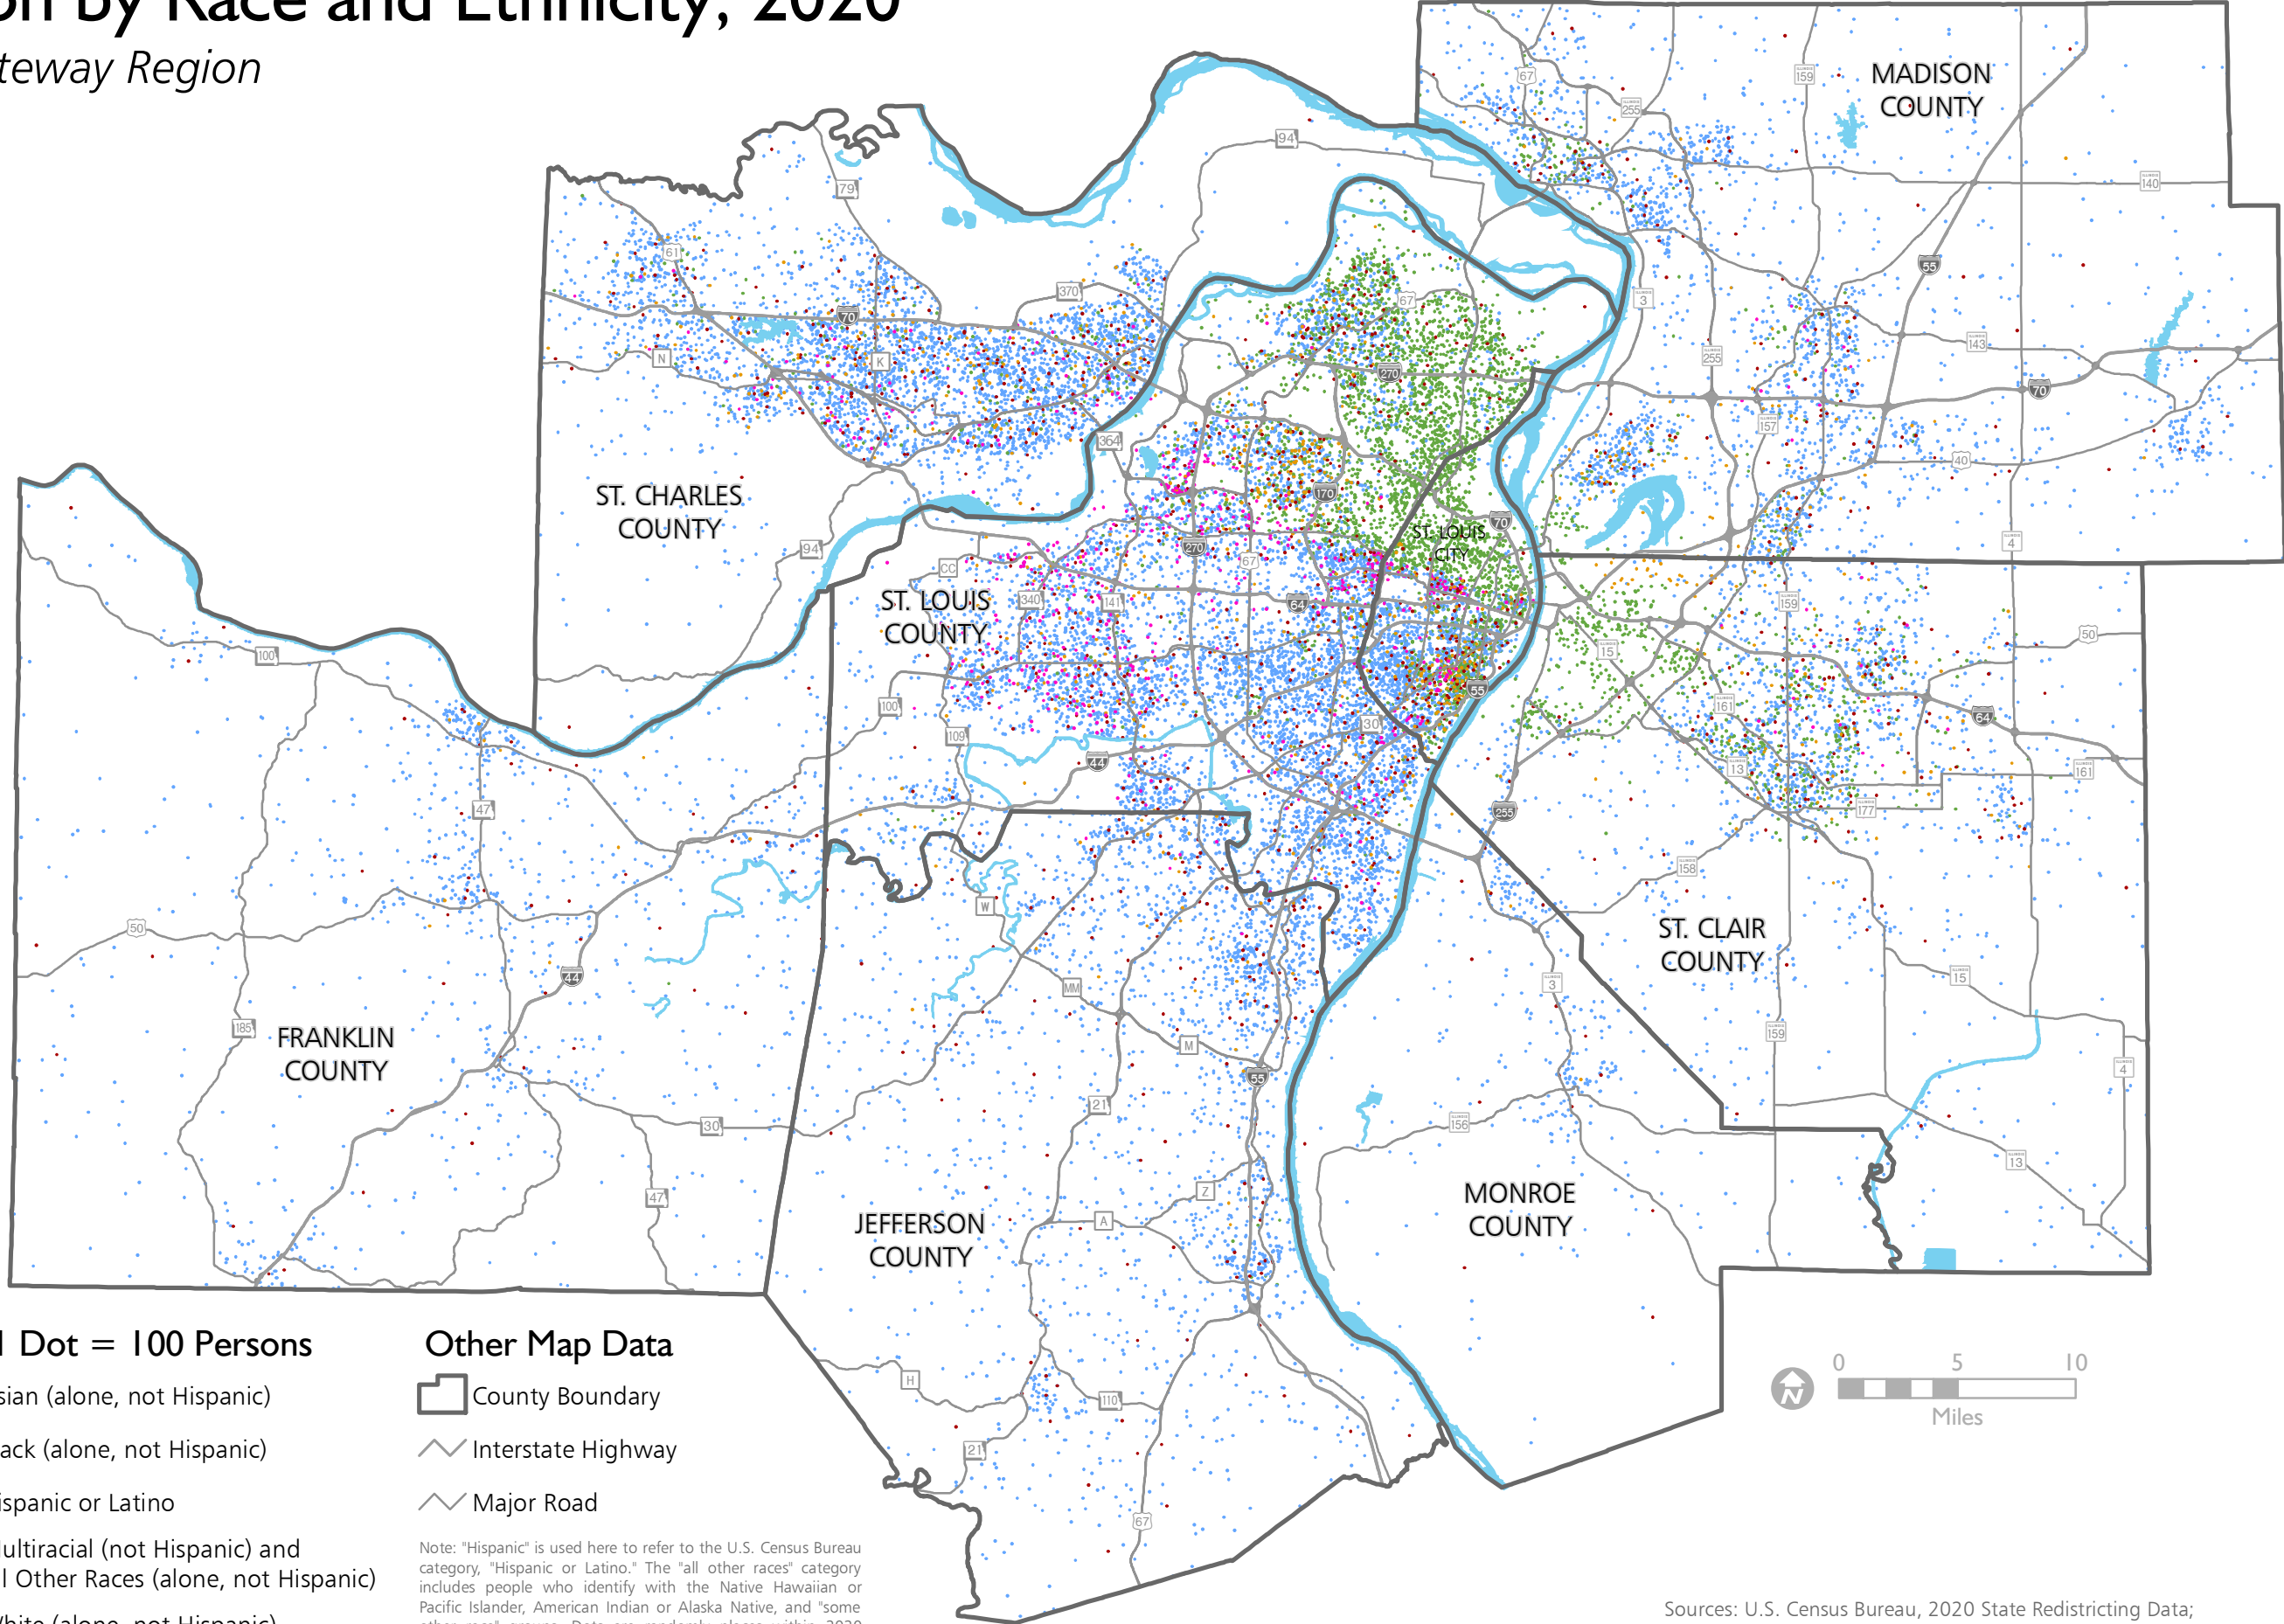

Population by Race and Ethnicity, 2020

East-West Gateway Region

December 2021

1 Dot = 100 Persons

- Asian (alone, not Hispanic)
- Black (alone, not Hispanic)
- Hispanic or Latino
- Multiracial (not Hispanic) and All Other Races (alone, not Hispanic)
- White (alone, not Hispanic)

Other Map Data

- County Boundary
- Interstate Highway
- Major Road

Note: "Hispanic" is used here to refer to the U.S. Census Bureau category, "Hispanic or Latino." The "all other races" category includes people who identify with the Native Hawaiian or Pacific Islander, American Indian or Alaska Native, and "some other race" groups. Dots are randomly placed within 2020 Census block groups. Block group boundaries are not shown on this map.

Sources: U.S. Census Bureau, 2020 State Redistricting Data; East-West Gateway Council of Governments