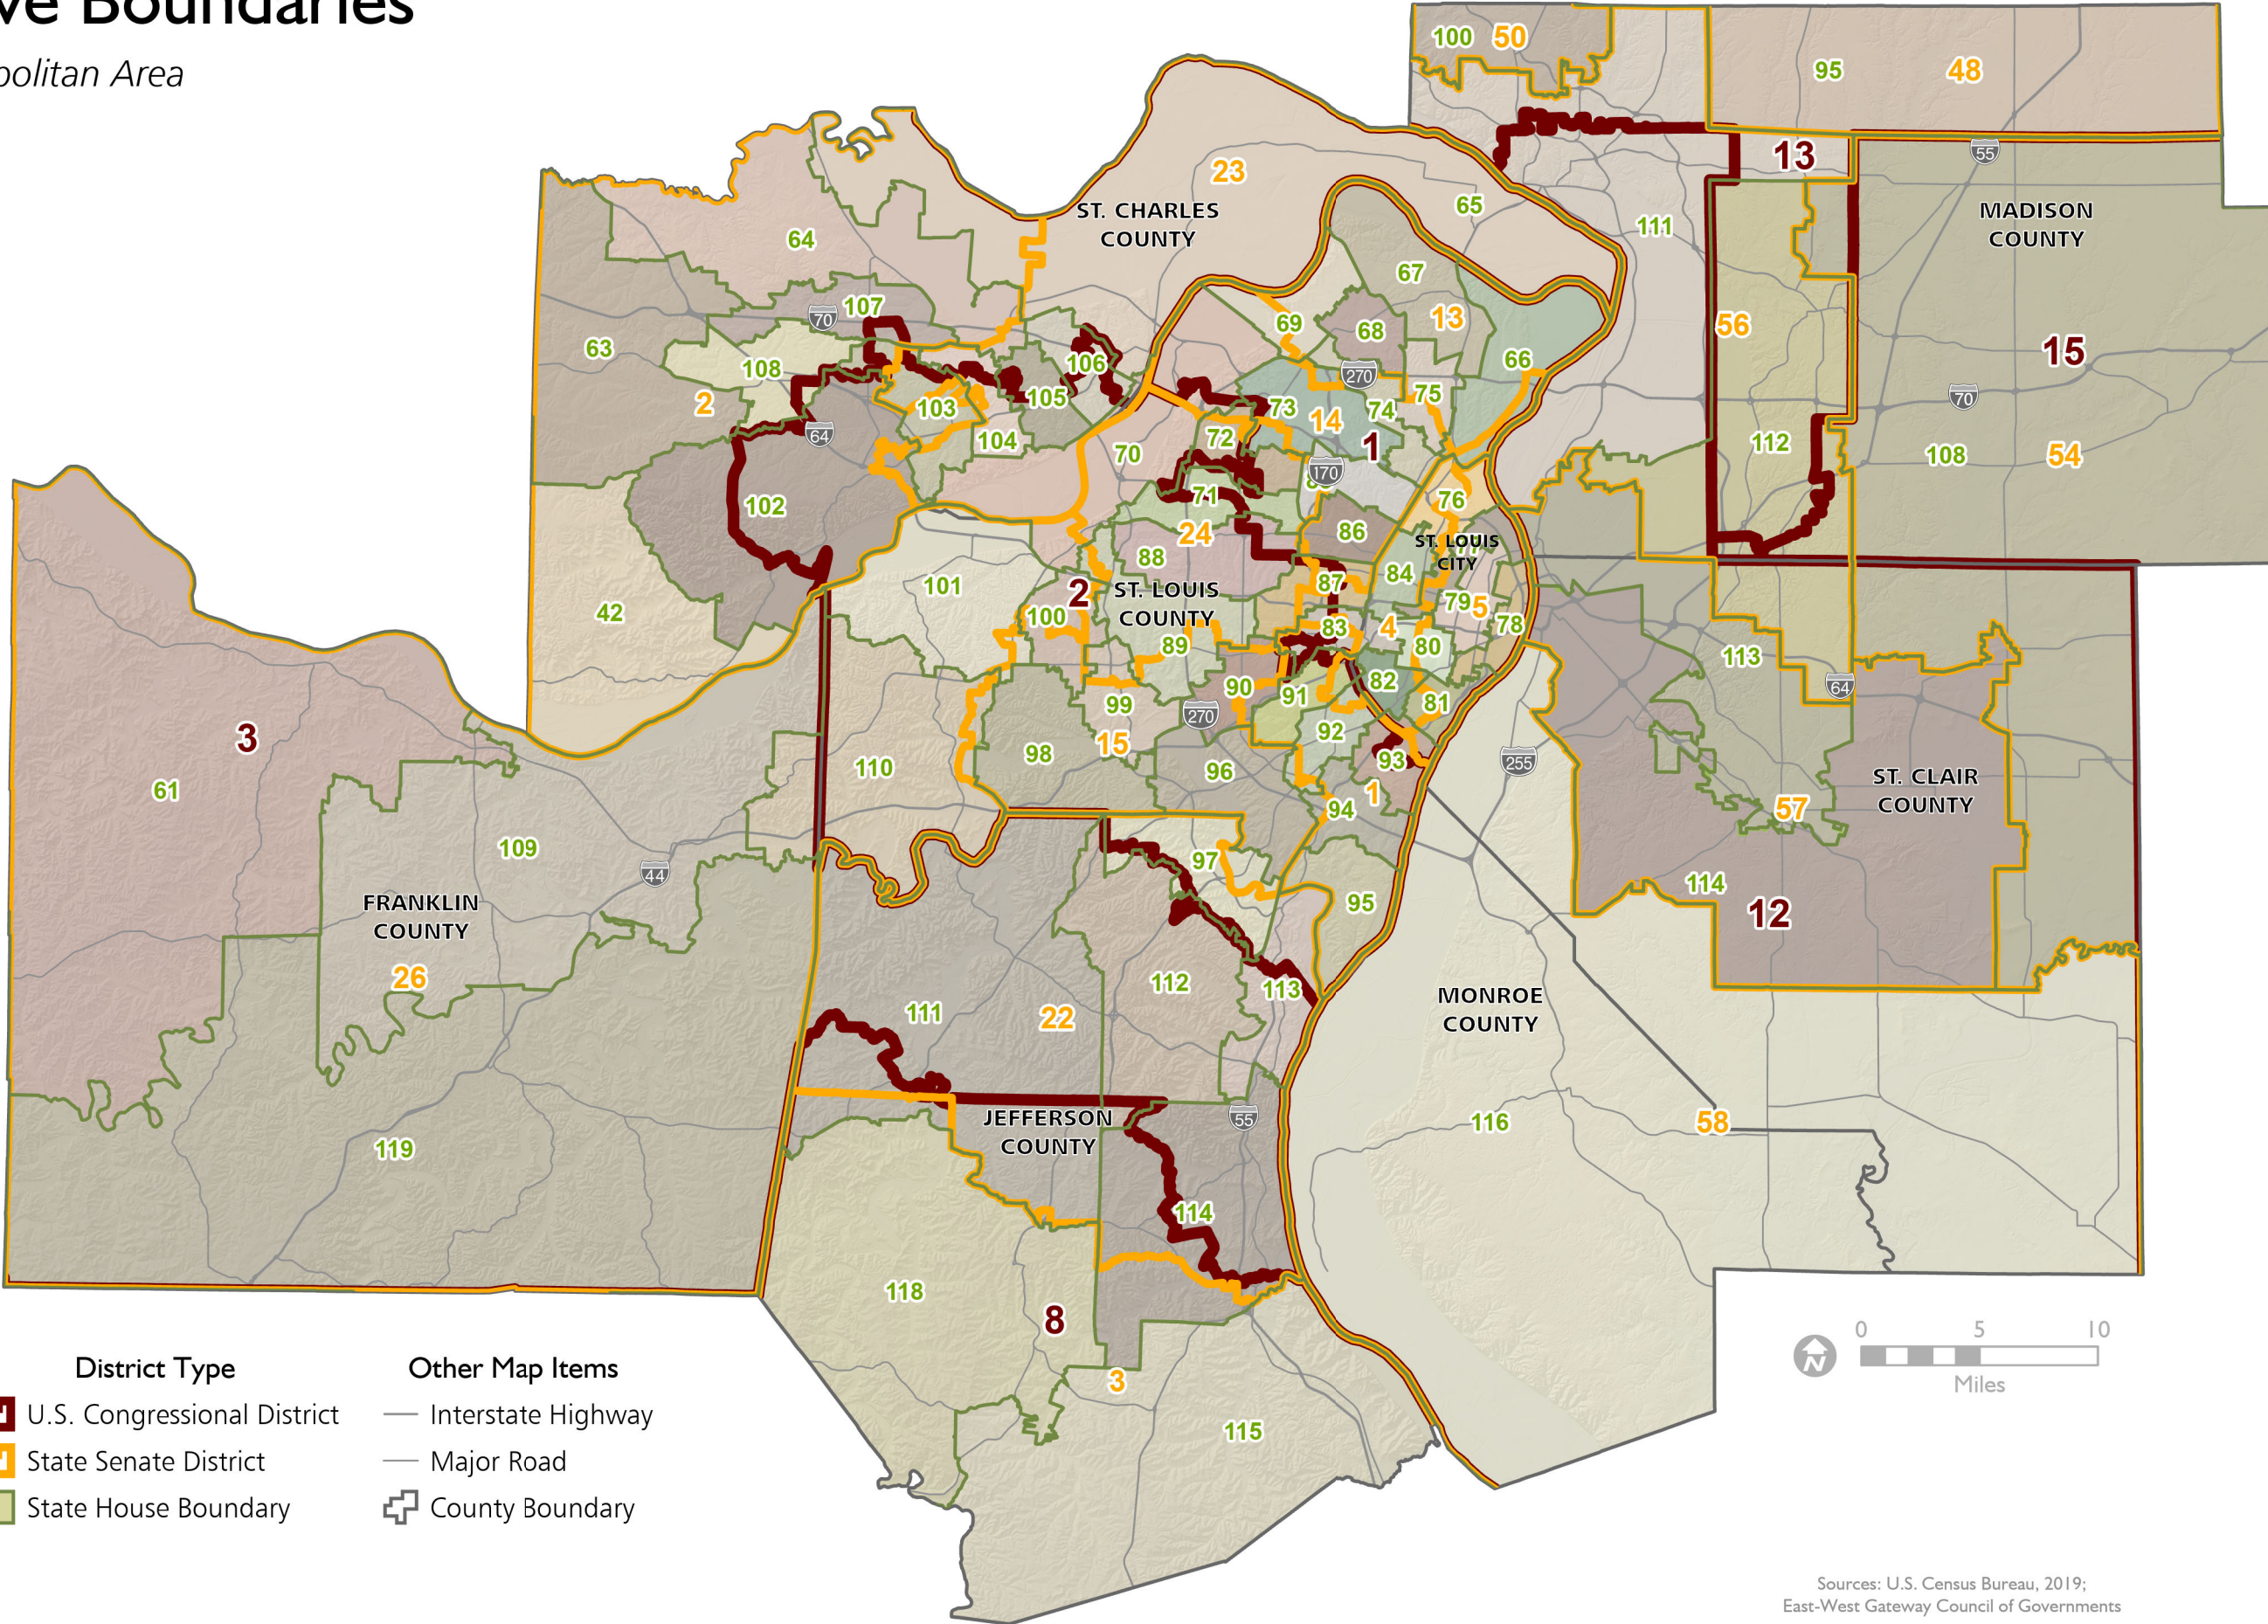

Legislative Boundaries

St. Louis Metropolitan Area

September 2020

- | District Type | | Other Map Items | |
|---------------|-----------------------------|-----------------|--------------------|
| | U.S. Congressional District | | Interstate Highway |
| | State Senate District | | Major Road |
| | State House Boundary | | County Boundary |

Sources: U.S. Census Bureau, 2019;
East-West Gateway Council of Governments