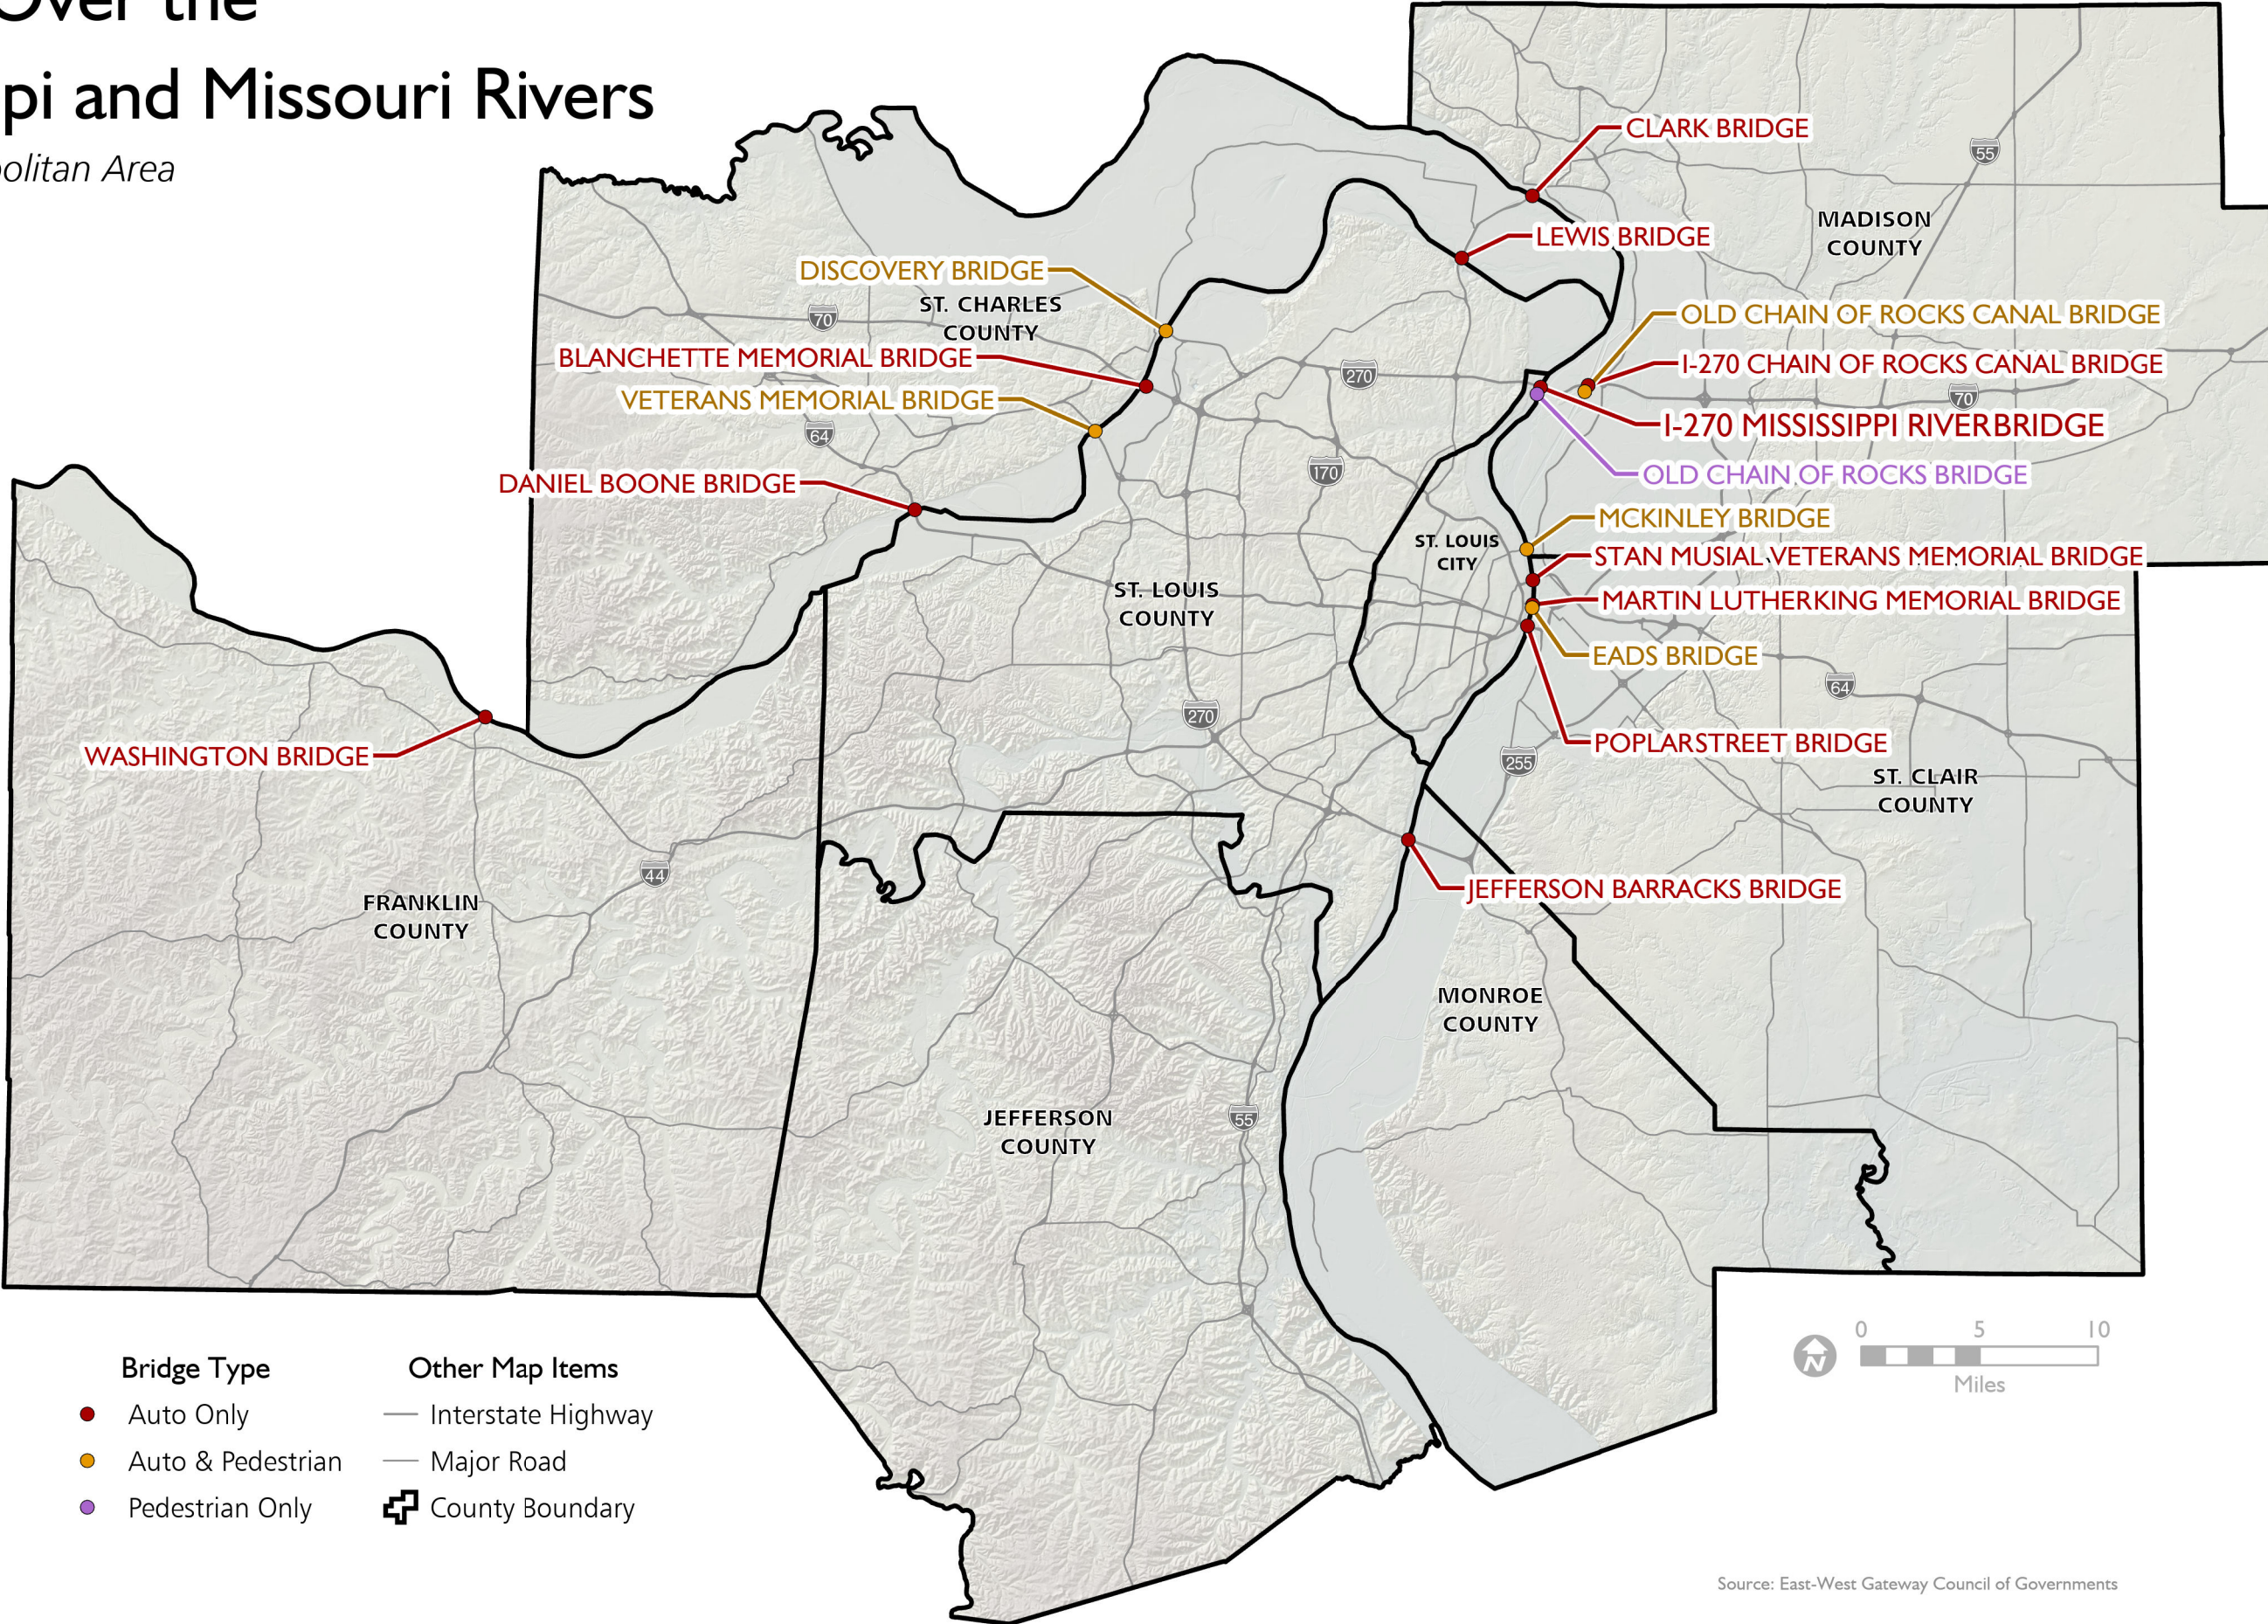

Bridges Over the Mississippi and Missouri Rivers

St. Louis Metropolitan Area
September 2020

- | Bridge Type | Other Map Items |
|---------------------|----------------------|
| ● Auto Only | — Interstate Highway |
| ● Auto & Pedestrian | — Major Road |
| ● Pedestrian Only | ⊕ County Boundary |

Source: East-West Gateway Council of Governments