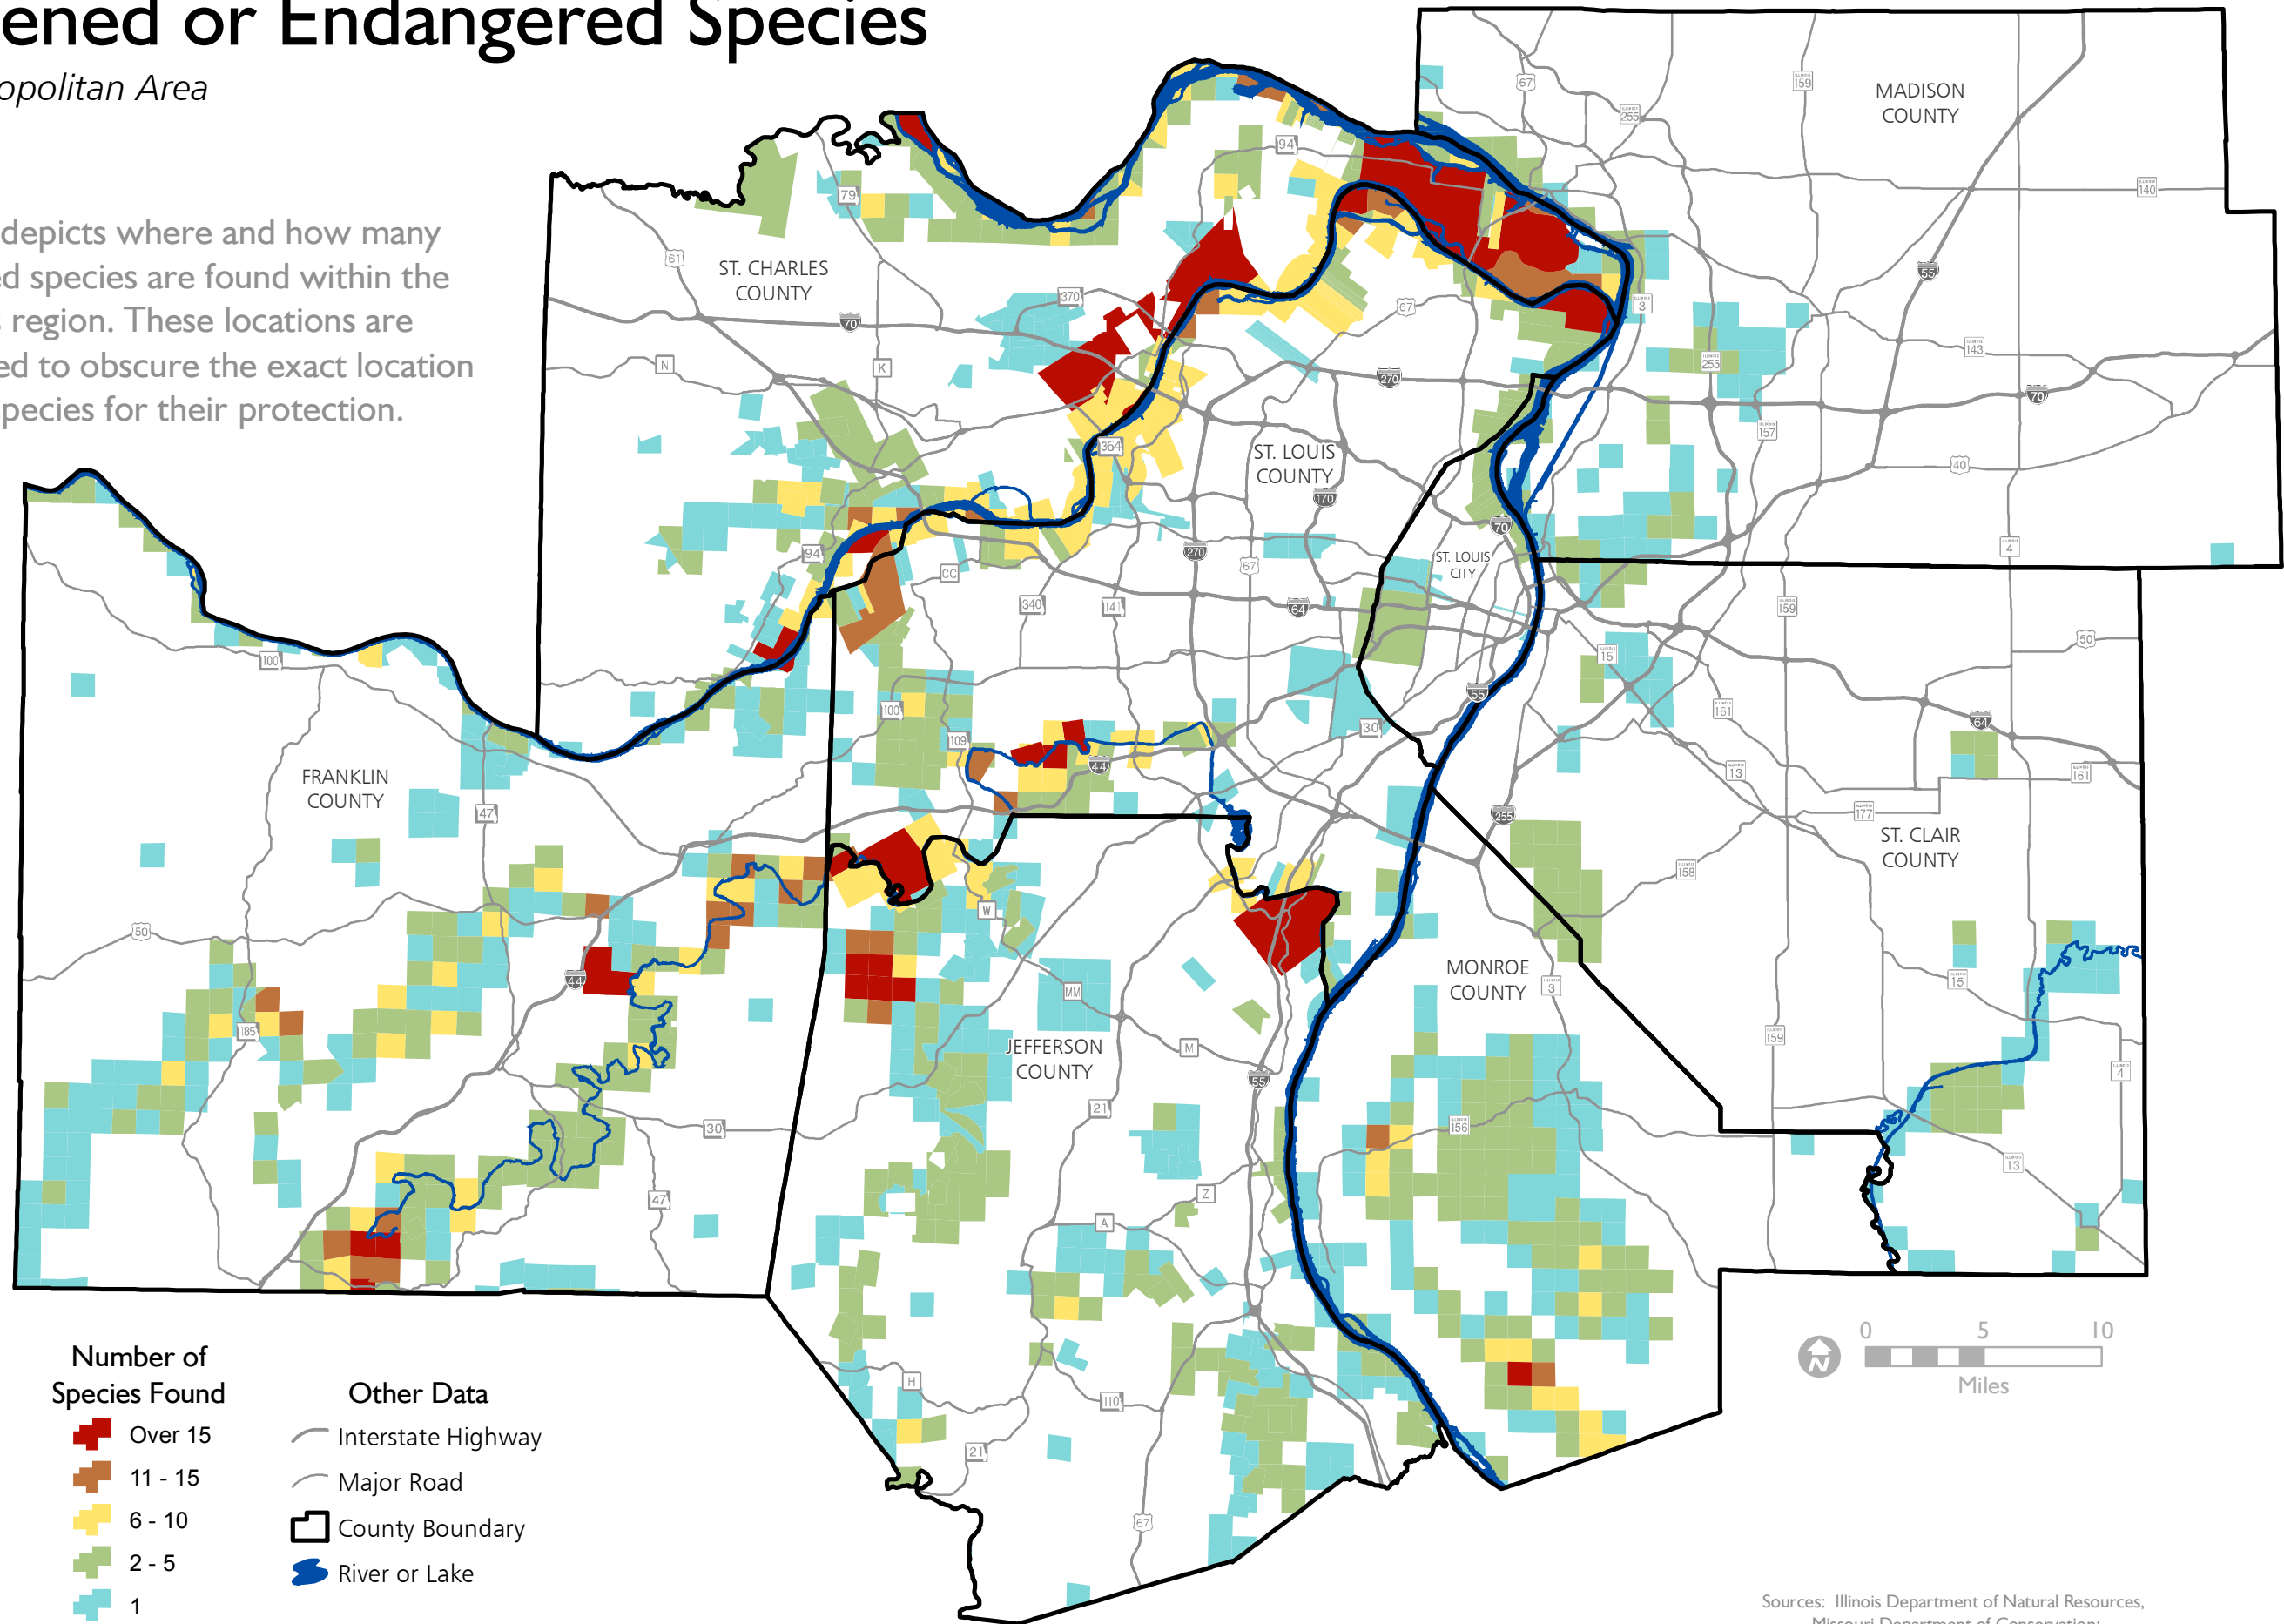

# Threatened or Endangered Species

St. Louis Metropolitan Area

November 2018

This map depicts where and how many endangered species are found within the St. Louis region. These locations are approximated to obscure the exact location of the species for their protection.

Sources: Illinois Department of Natural Resources,  
Missouri Department of Conservation;  
East-West Gateway Council of Governments

EAST-WEST GATEWAY  
Council of Governments