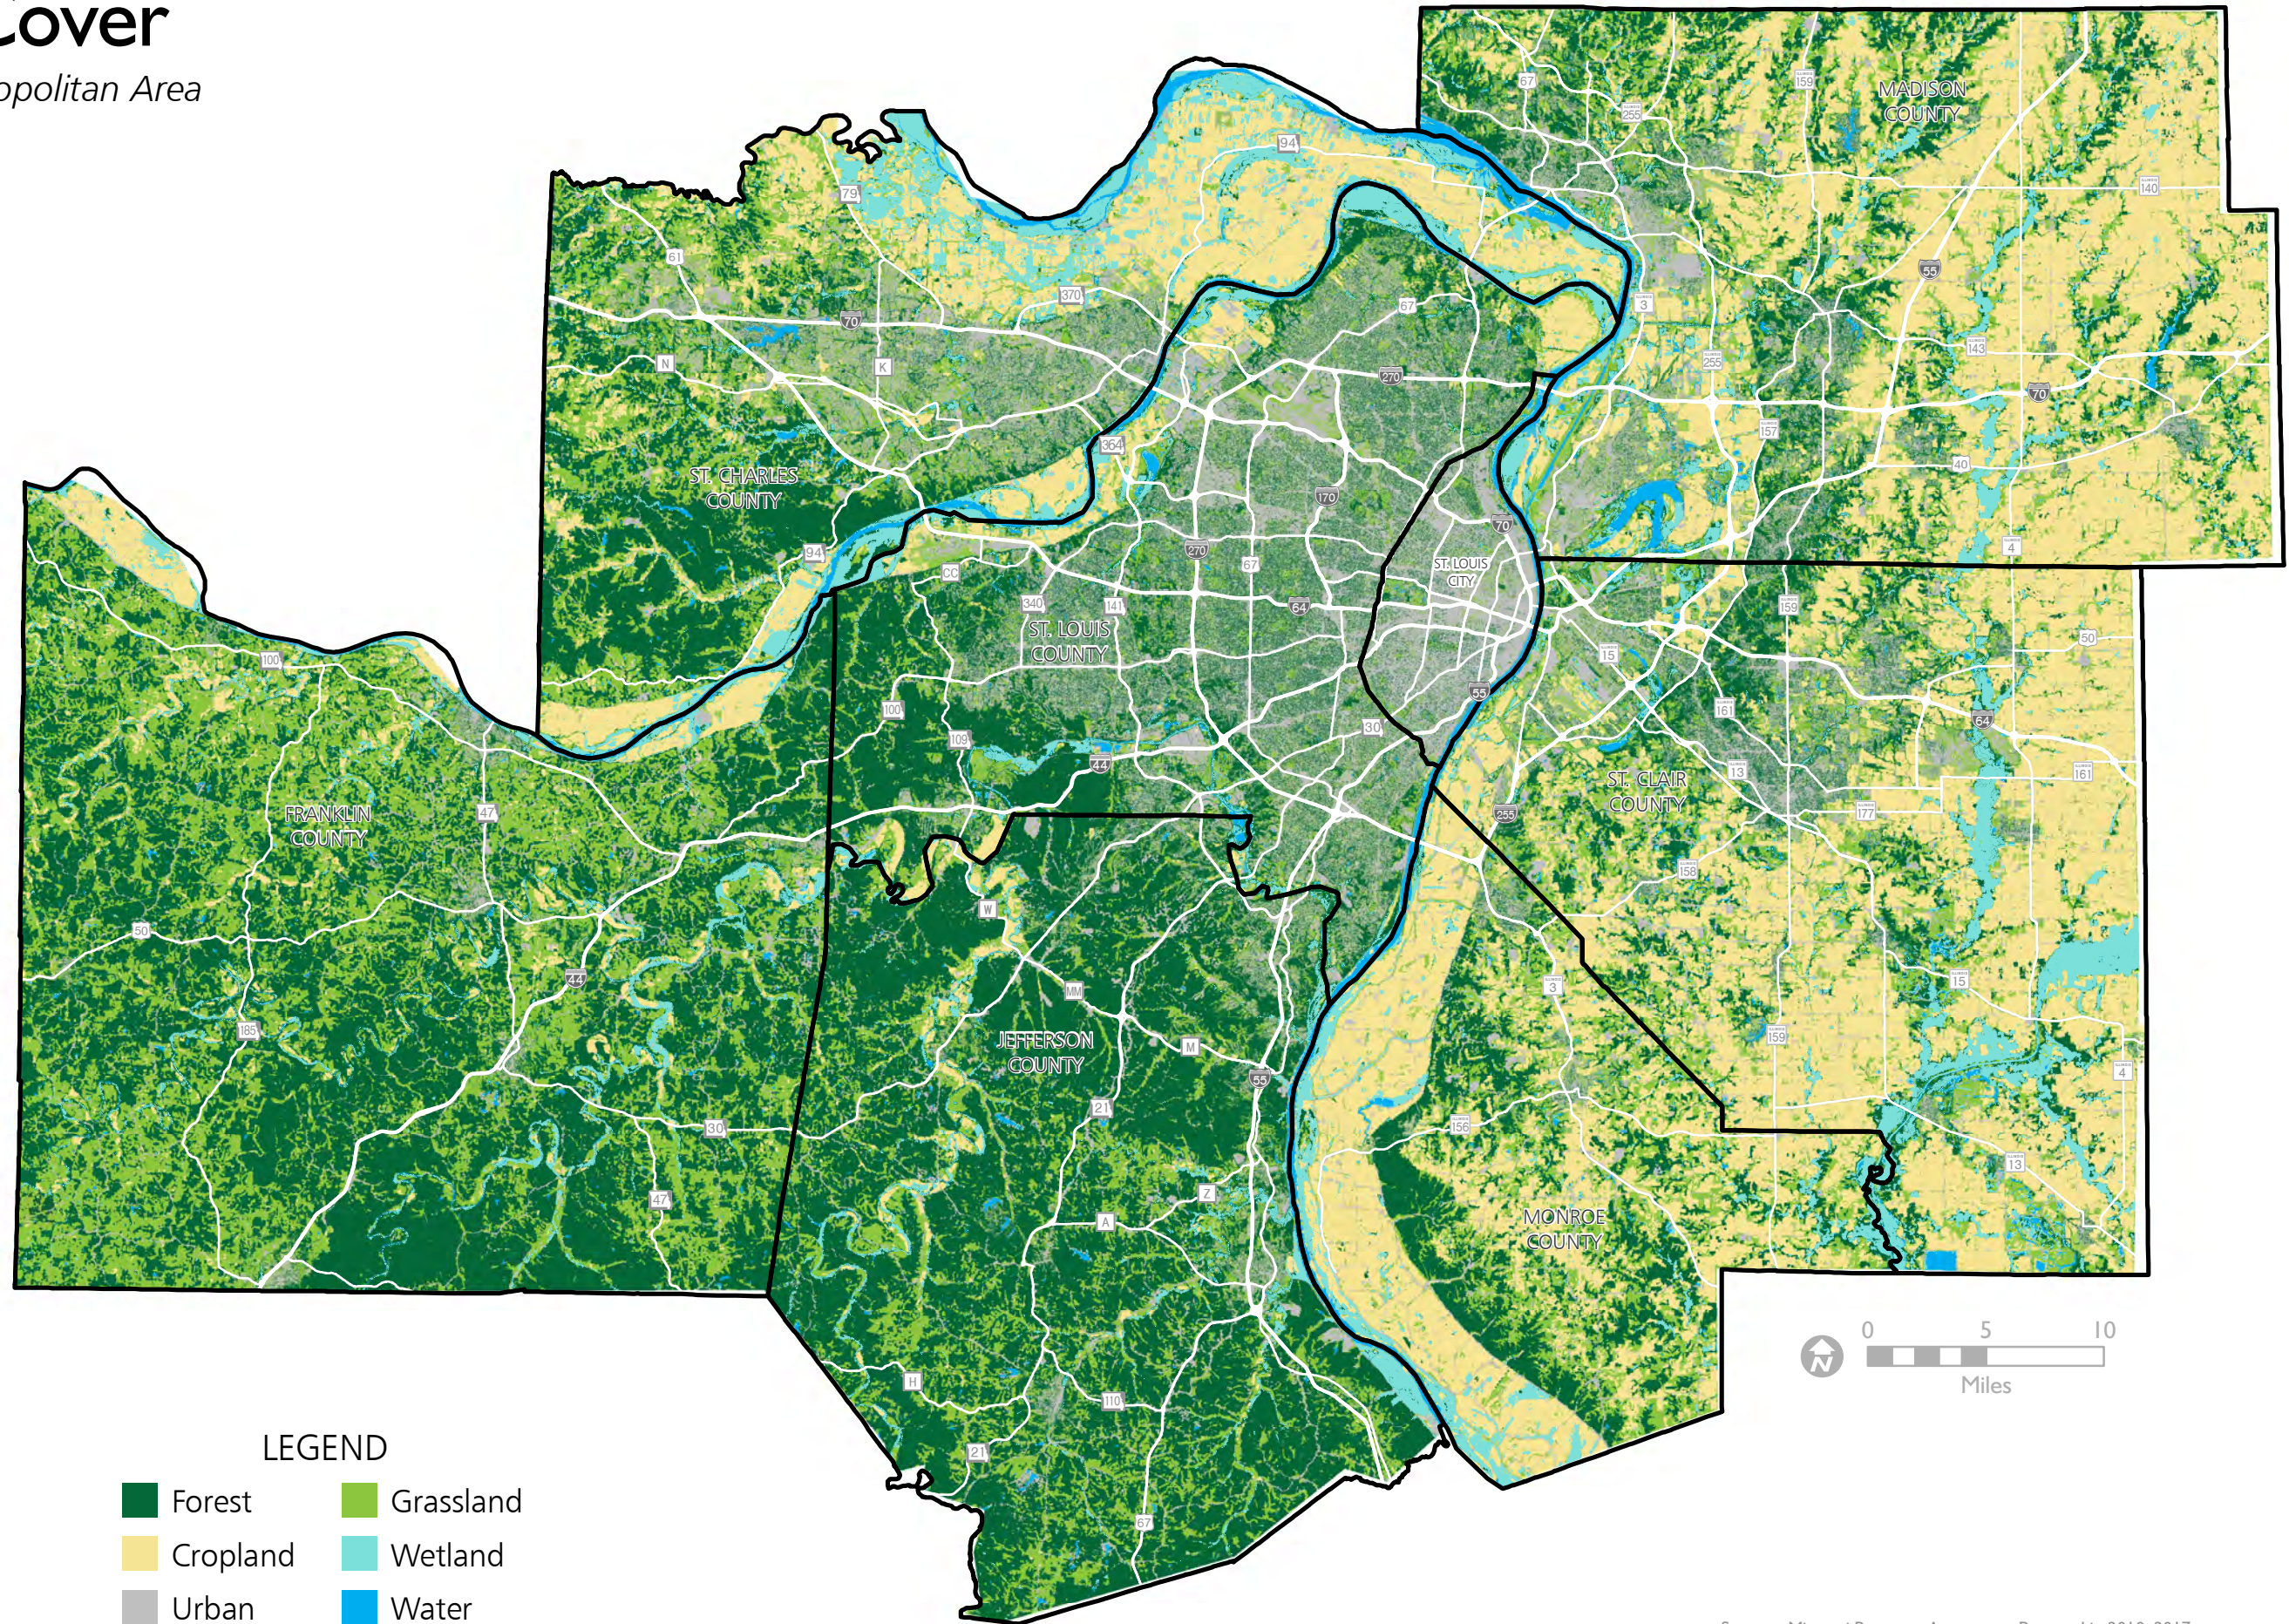

Land Cover

St. Louis Metropolitan Area

August 2017

LEGEND

- | | |
|--|---|
|  Forest |  Grassland |
|  Cropland |  Wetland |
|  Urban |  Water |

Sources: Missouri Resource Assessment Partnership 2010, 2017;
East-West Gateway Council of Governments

EAST-WEST GATEWAY
Council of Governments