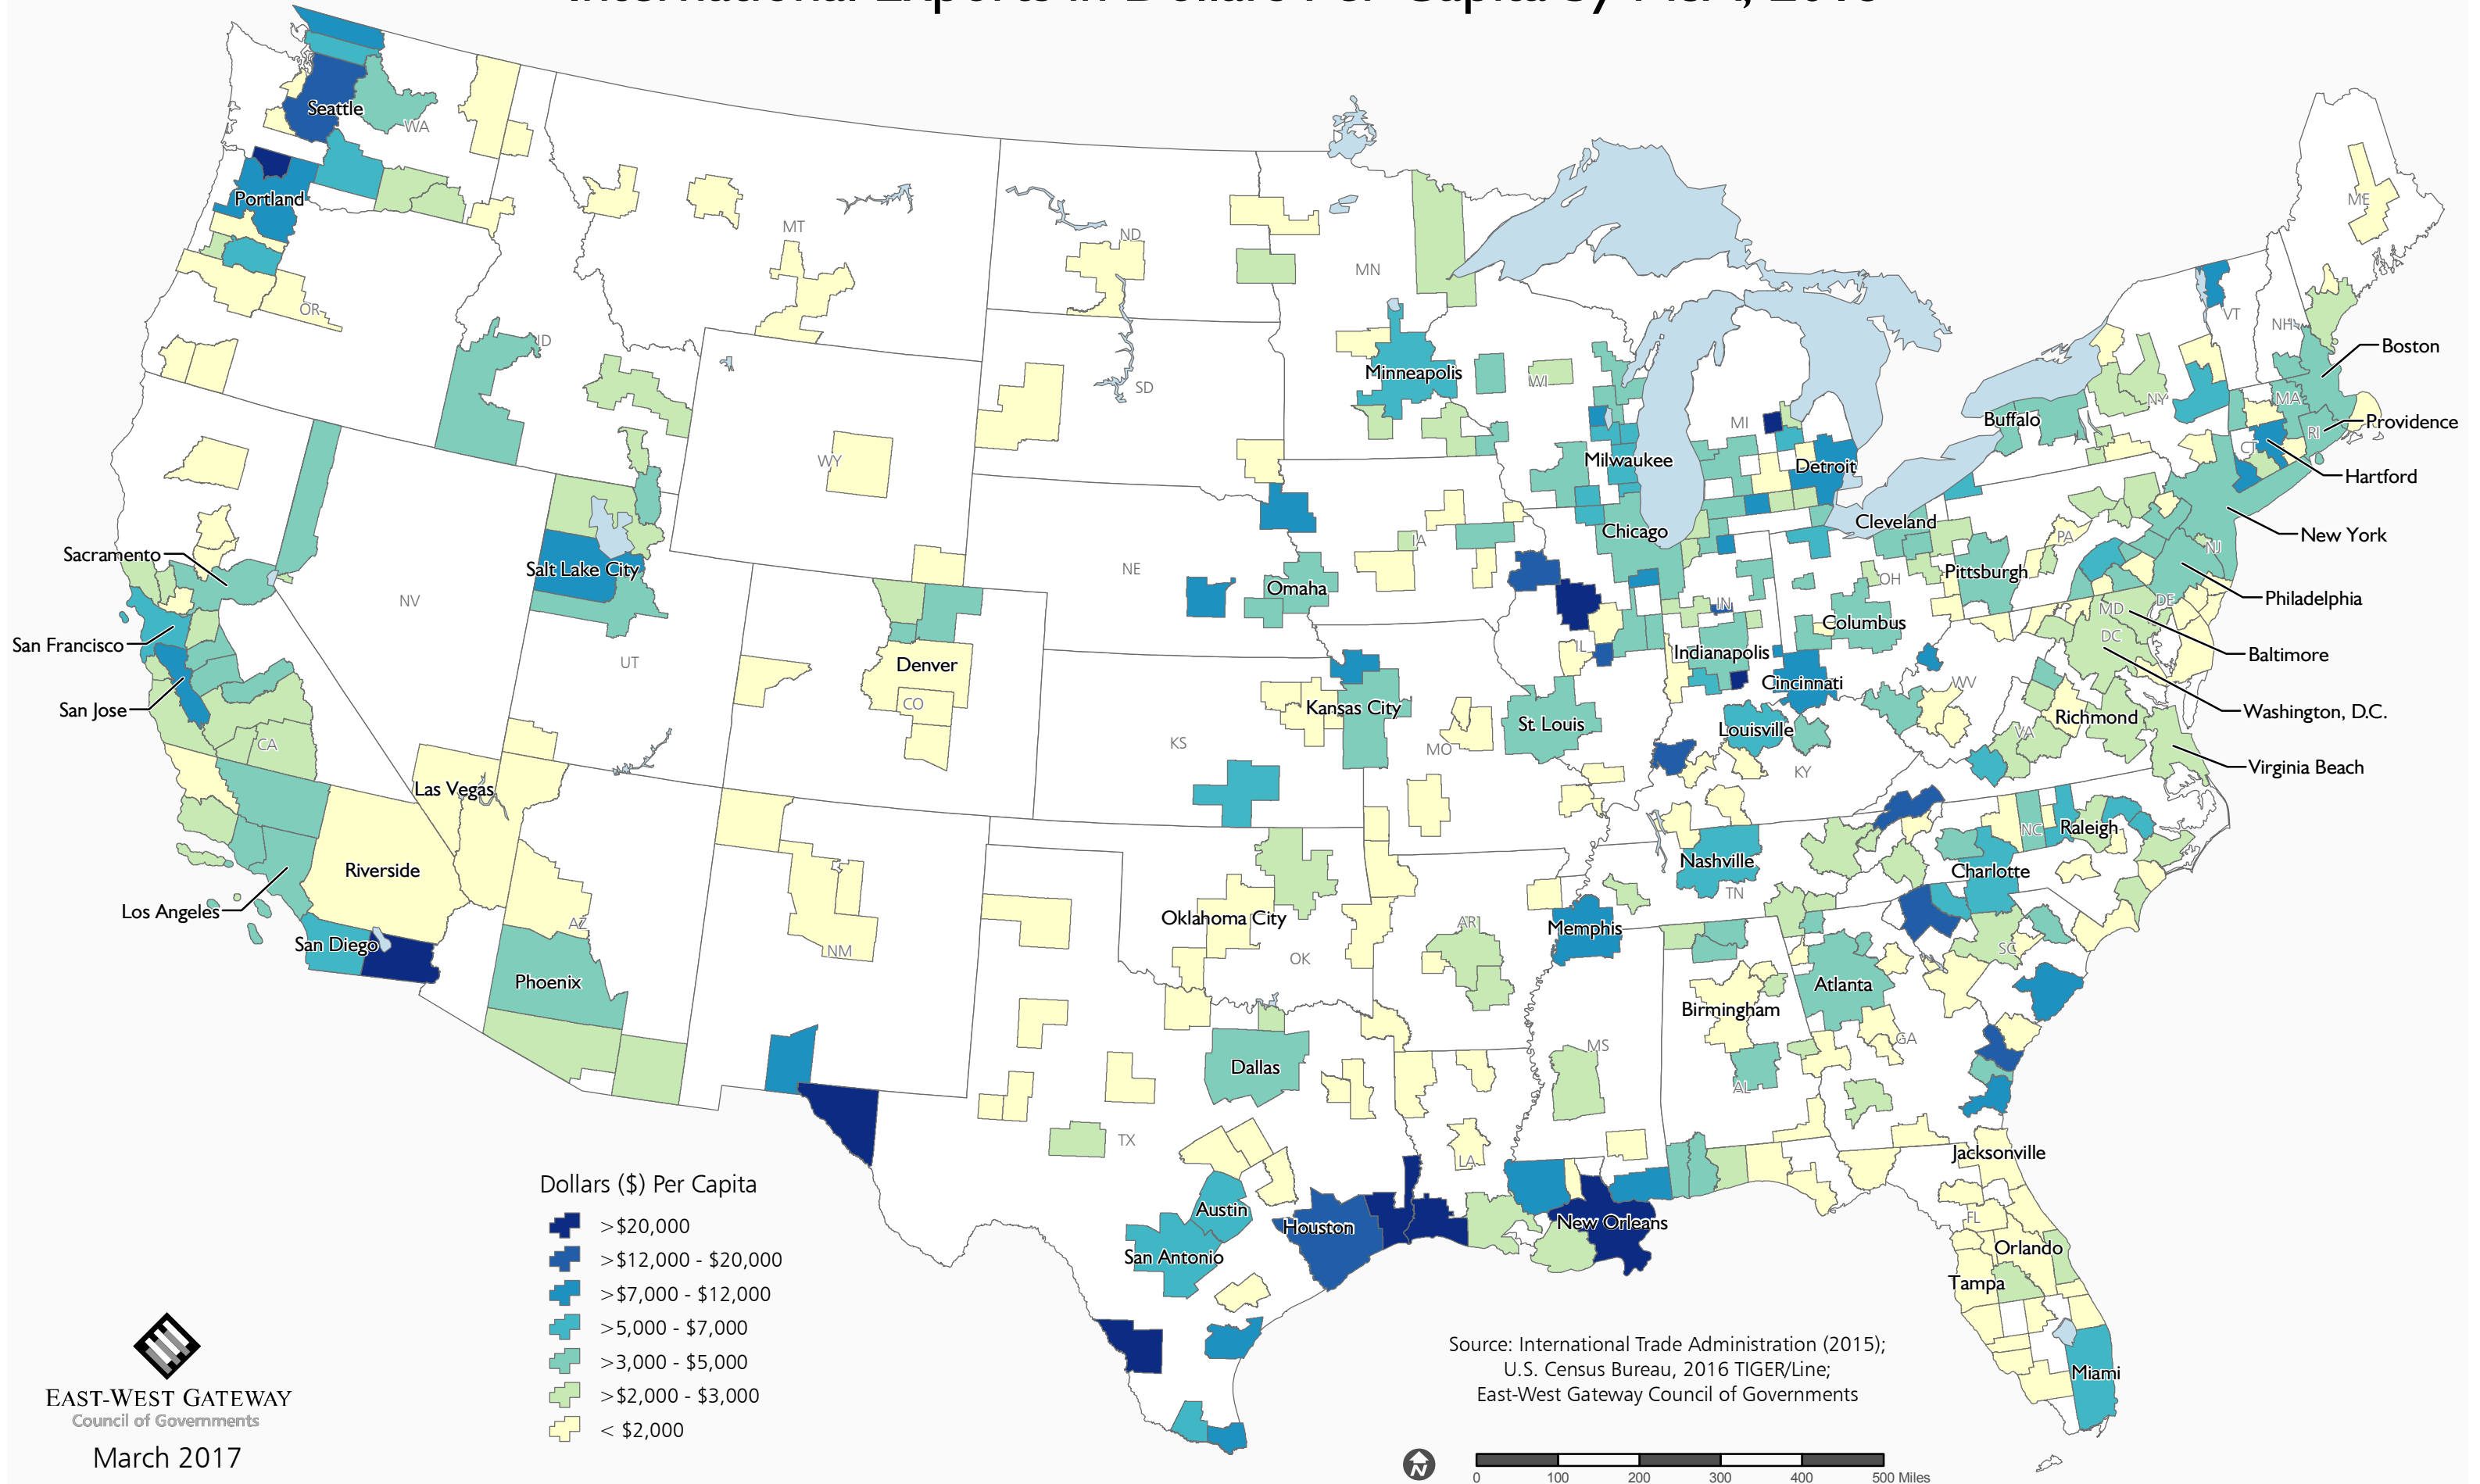

International Exports in Dollars Per Capita by MSA, 2015

EAST-WEST GATEWAY
Council of Governments

March 2017

0 100 200 300 400 500 Miles