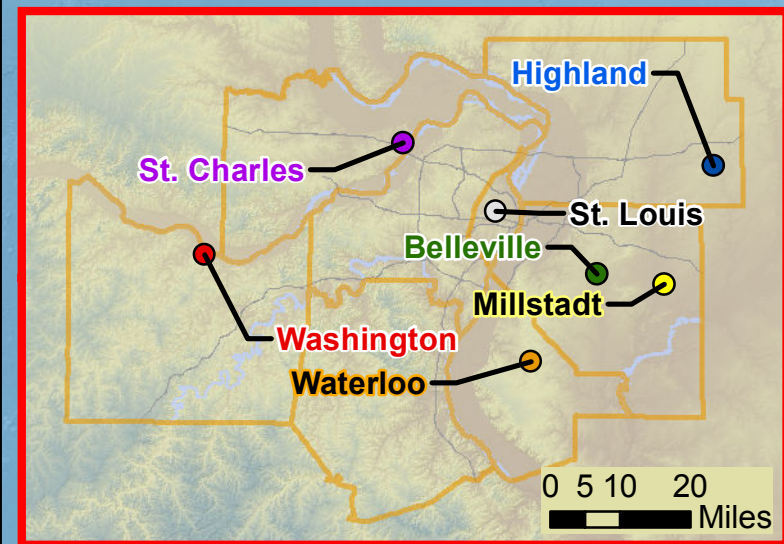

Sister Cities Programs

EAST-WEST GATEWAY
Council of Governments

Creating Solutions Across Jurisdictional Boundaries
February 2011

Sister Cities	St. Louis/St. Louis County
Belleville	Bologna, Italy
	Bogor, Indonesia
Highland	Brcka, Bosnia-Herzegovina
	Donegal County, Ireland
	Galway, Ireland
	Georgetown, Guyana
Millstadt	Lyon, France
	Nanjing, China
St. Charles	St. Louis, Senegal
	Samara, Russia
Washington	Stuttgart, Germany
	Suwa, Japan
Waterloo	Szczecin, Poland
	San Luis Potosi, Mexico
	Wuhan, China

Sister Cities is a city-to-city network inspired by President Dwight D. Eisenhower's suggestion in 1956 that citizen diplomacy might reduce the chance of future world conflict. Today, more than 900 U.S. cities are paired with 1,300 cities in 92 different countries. Benefits of participation include:

Source: <http://www.worldtradecenter-stl.com/sisterCities/indexSC.asp>