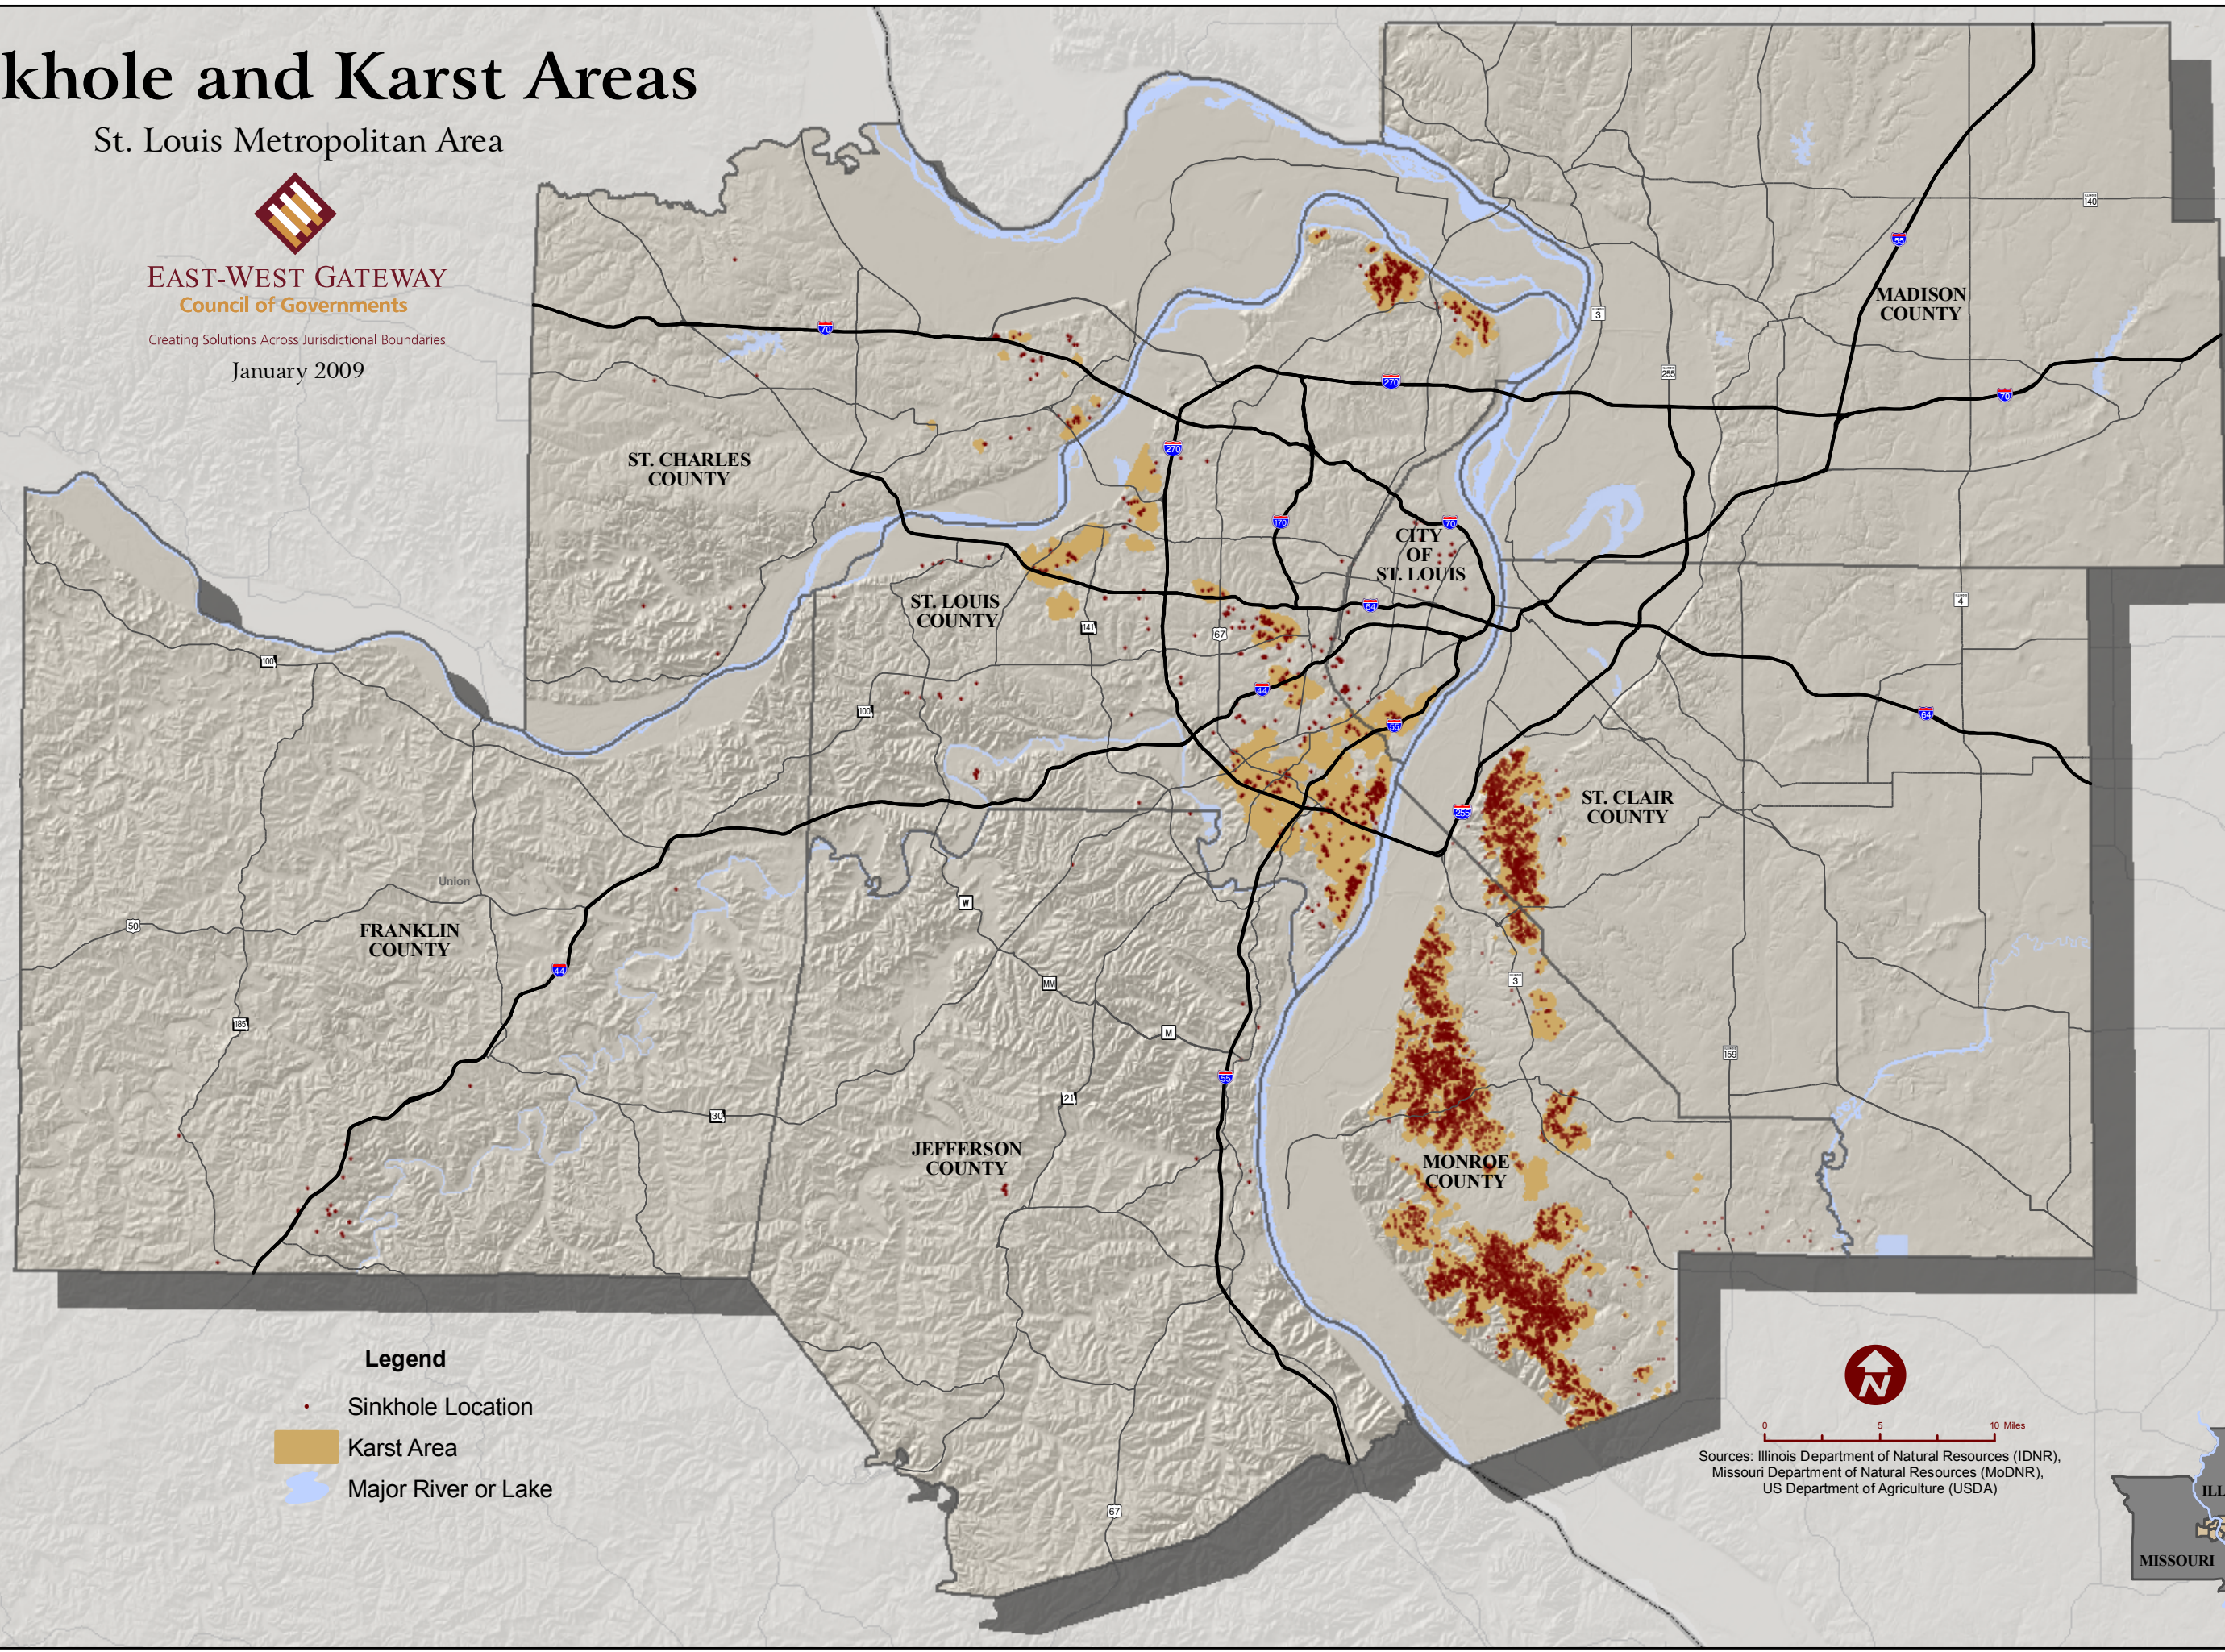

Sinkhole and Karst Areas

St. Louis Metropolitan Area

EAST-WEST GATEWAY
Council of Governments

Creating Solutions Across Jurisdictional Boundaries

January 2009

Legend

- Sinkhole Location
- Karst Area
- Major River or Lake

0 5 10 Miles

Sources: Illinois Department of Natural Resources (IDNR),
Missouri Department of Natural Resources (MoDNR),
US Department of Agriculture (USDA)