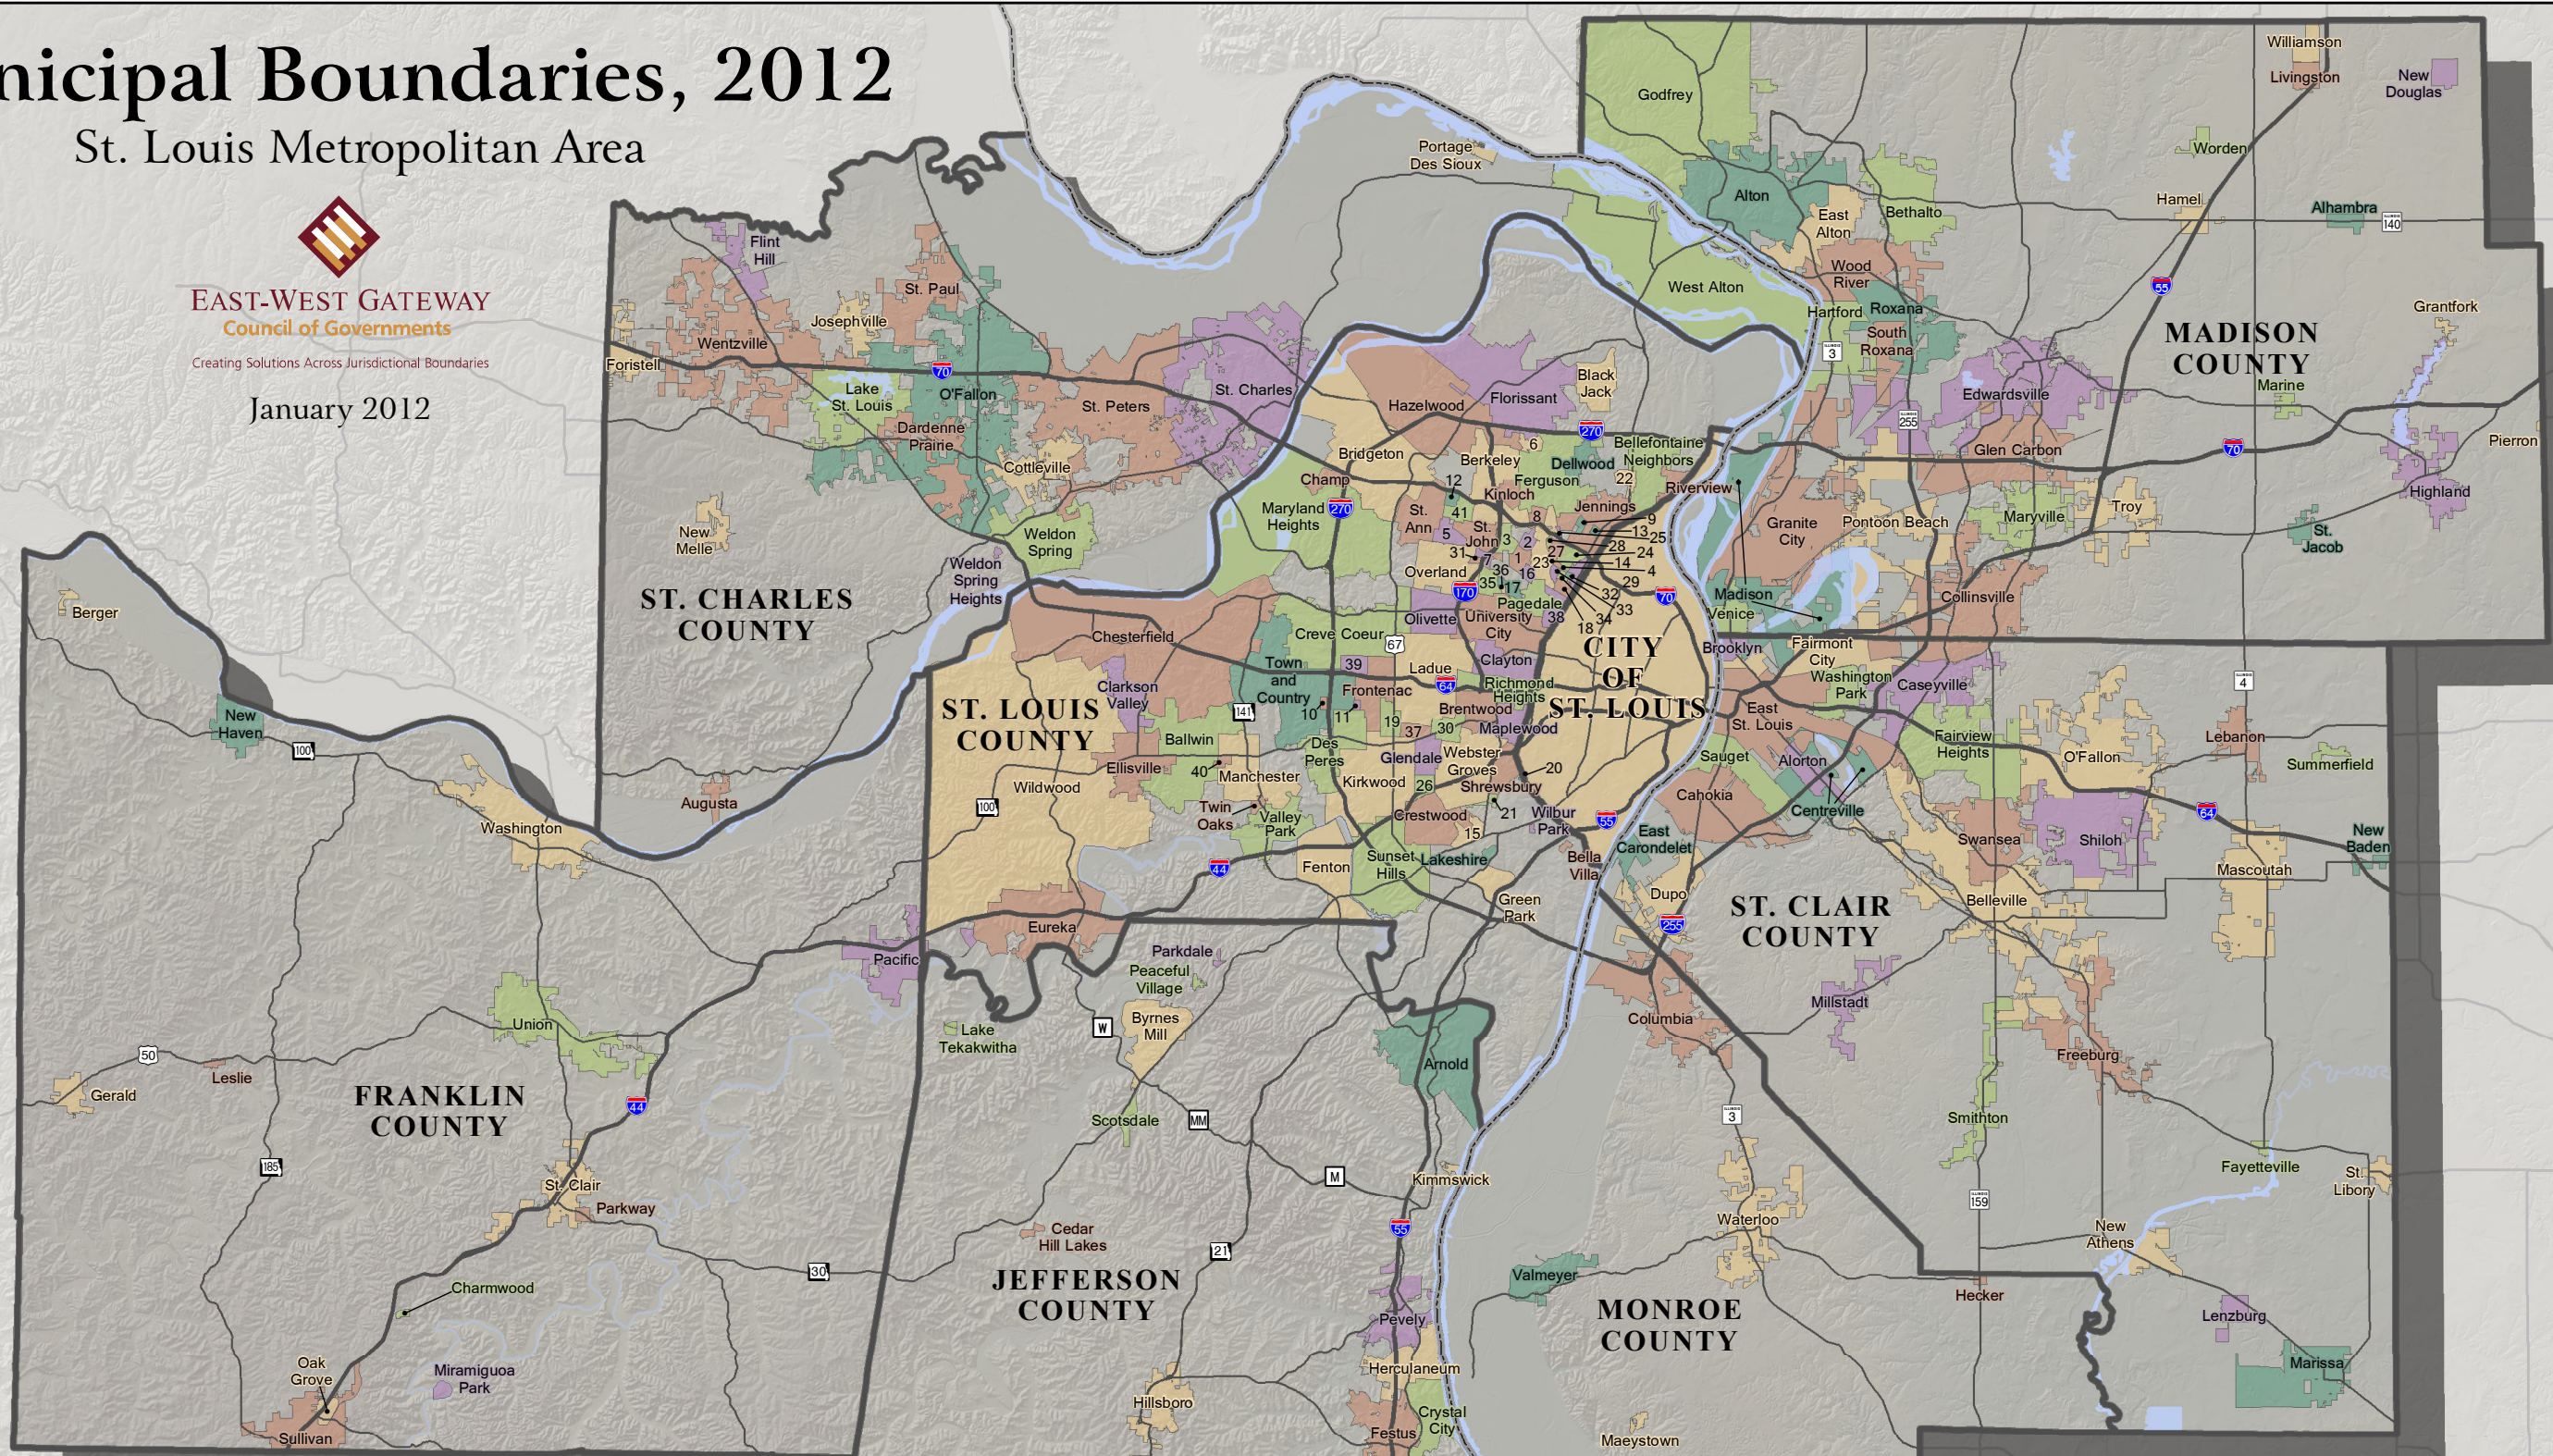

Municipal Boundaries, 2012

St. Louis Metropolitan Area

EAST-WEST GATEWAY
Council of Governments

Creating Solutions Across Jurisdictional Boundaries

January 2012

- | | | |
|-----------------------|----------------------|------------------------|
| 1 Bel-Nor | 15 Grantwood Village | 29 Pine Lawn |
| 2 Bellerive | 16 Greendale | 30 Rock Hill |
| 3 Bel-Ridge | 17 Hanley Hills | 31 Sycamore Hills |
| 4 Beverly Hills | 18 Hillsdale | 32 Uplands Park |
| 5 Breckenridge Hills | 19 Huntleigh | 33 Velda City |
| 6 Calverton Park | 20 Mackenzie | 34 Velda Village Hills |
| 7 Charlack | 21 Marlborough | 35 Vinita Park |
| 8 Cool Valley | 22 Moline Acres | 36 Vinita Terrace |
| 9 Country Club Hills | 23 Normandy | 37 Warson Woods |
| 10 Country Life Acres | 24 Northwoods | 38 Wellston |
| 11 Crystal Lake Park | 25 Norwood Court | 39 Westwood |
| 12 Edmundson | 26 Oakland | 40 Winchester |
| 13 Floridell Hills | 27 Pasadena Hills | 41 Woodson Terrace |
| 14 Glen Echo Park | 28 Pasadena Park | |

 0 5 10 Miles
 Sources: County GIS Departments,
 East-West Gateway Council of Governments