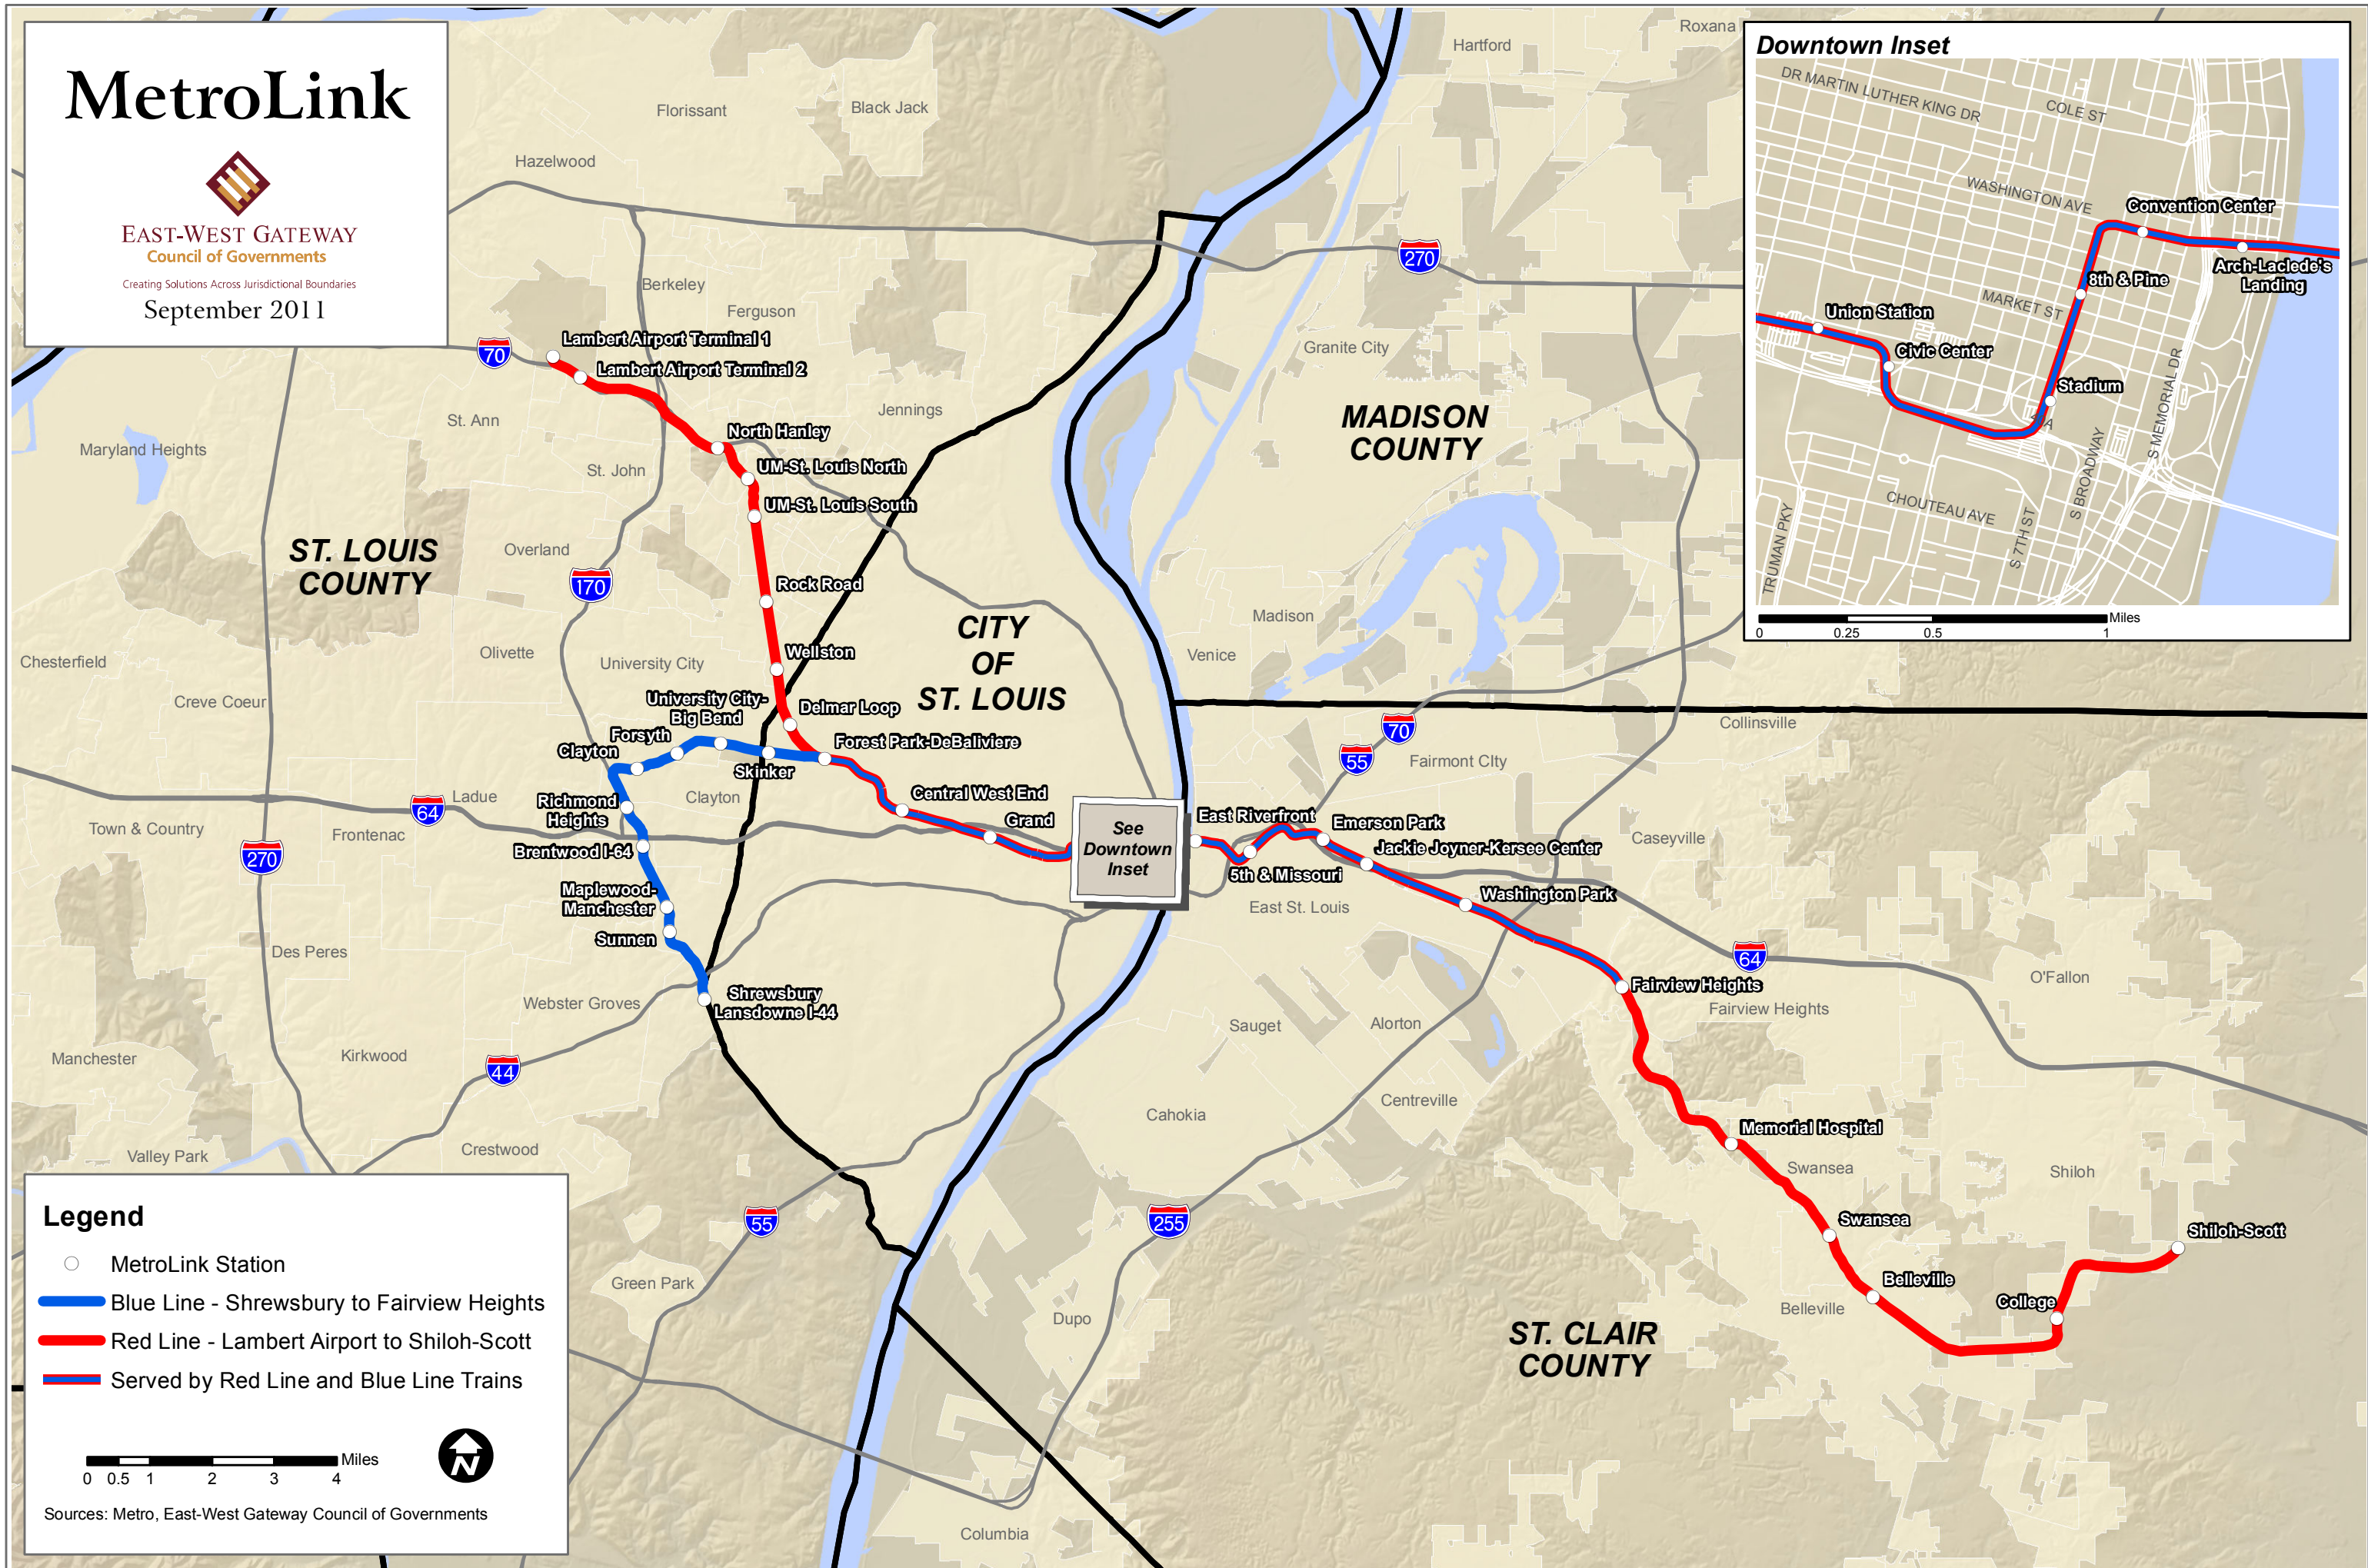

# MetroLink

EAST-WEST GATEWAY  
Council of Governments

Creating Solutions Across Jurisdictional Boundaries

September 2011

## Legend

- MetroLink Station
- Blue Line - Shrewsbury to Fairview Heights
- Red Line - Lambert Airport to Shiloh-Scott
- Served by Red Line and Blue Line Trains

Sources: Metro, East-West Gateway Council of Governments